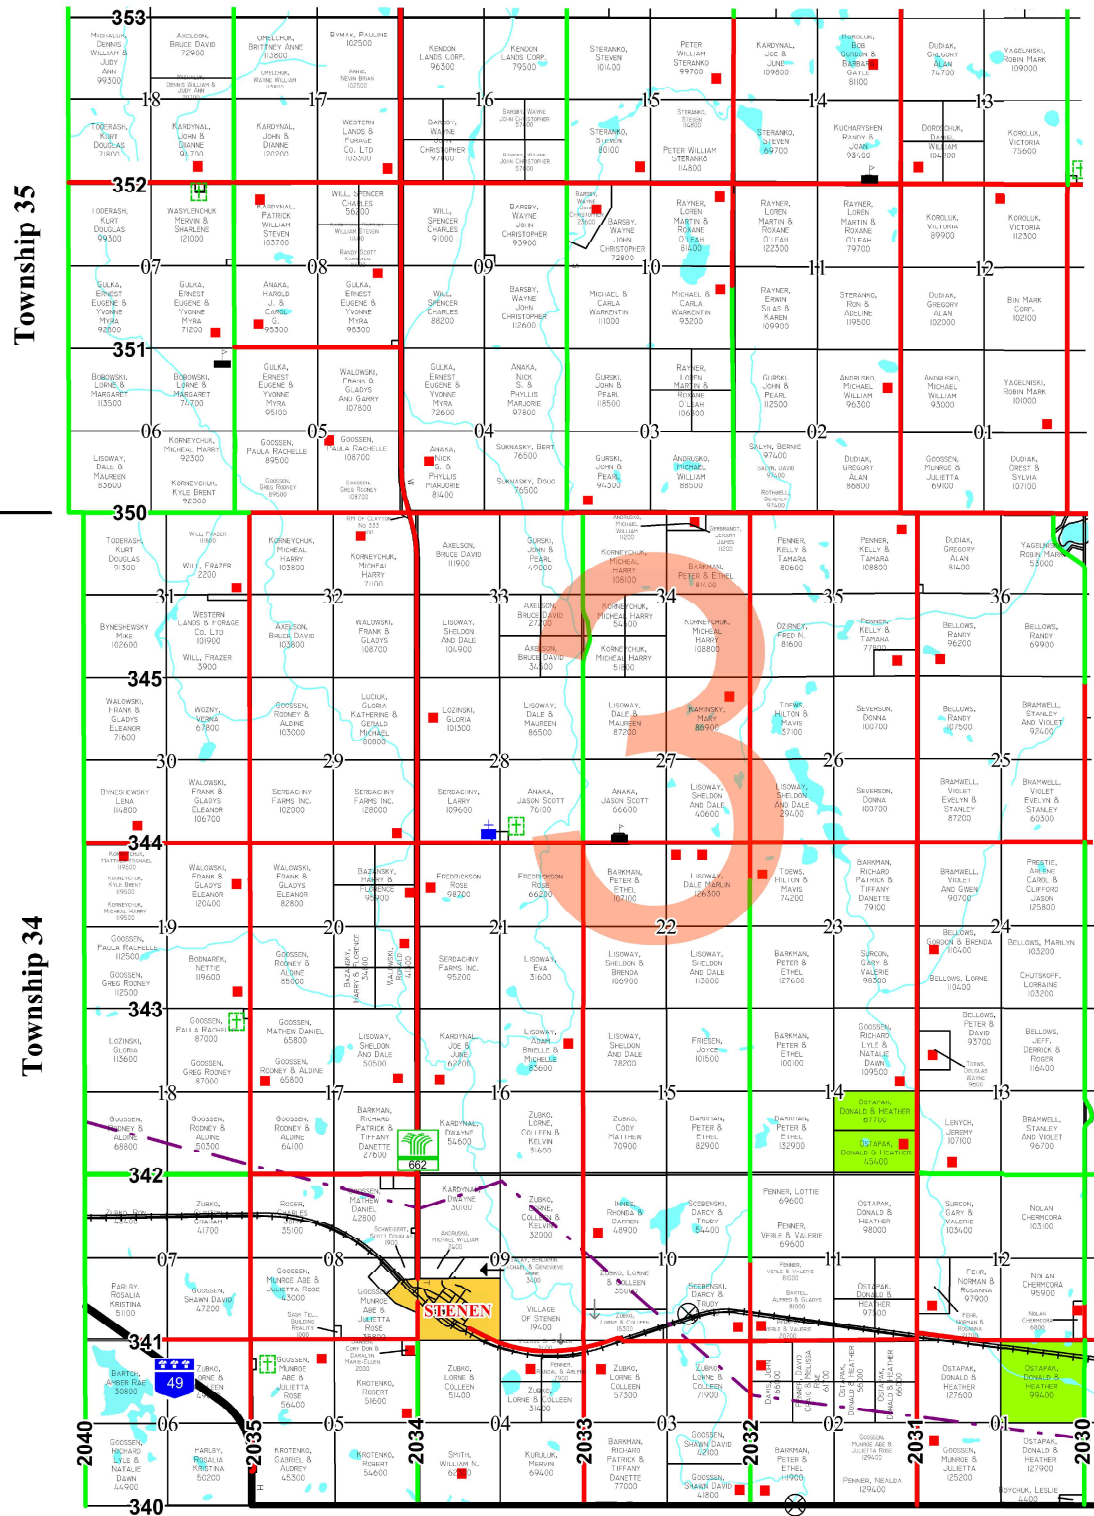

# Division 2

Township 35

Township 34

Range 2

# Range 3

Division 4  
Range 1

Township 38

Township 37

Township 36

Township 35

Dale's Pit  
SE 31 36 01 W2

Swan Plain Pit  
NE 30 36 01 W2

SWAN PLAIN

Division 5

Range 2

Township 37

Township 36

Township 35

Range 1

Division 6

Range 3

Township 37

Township 36

Township 35