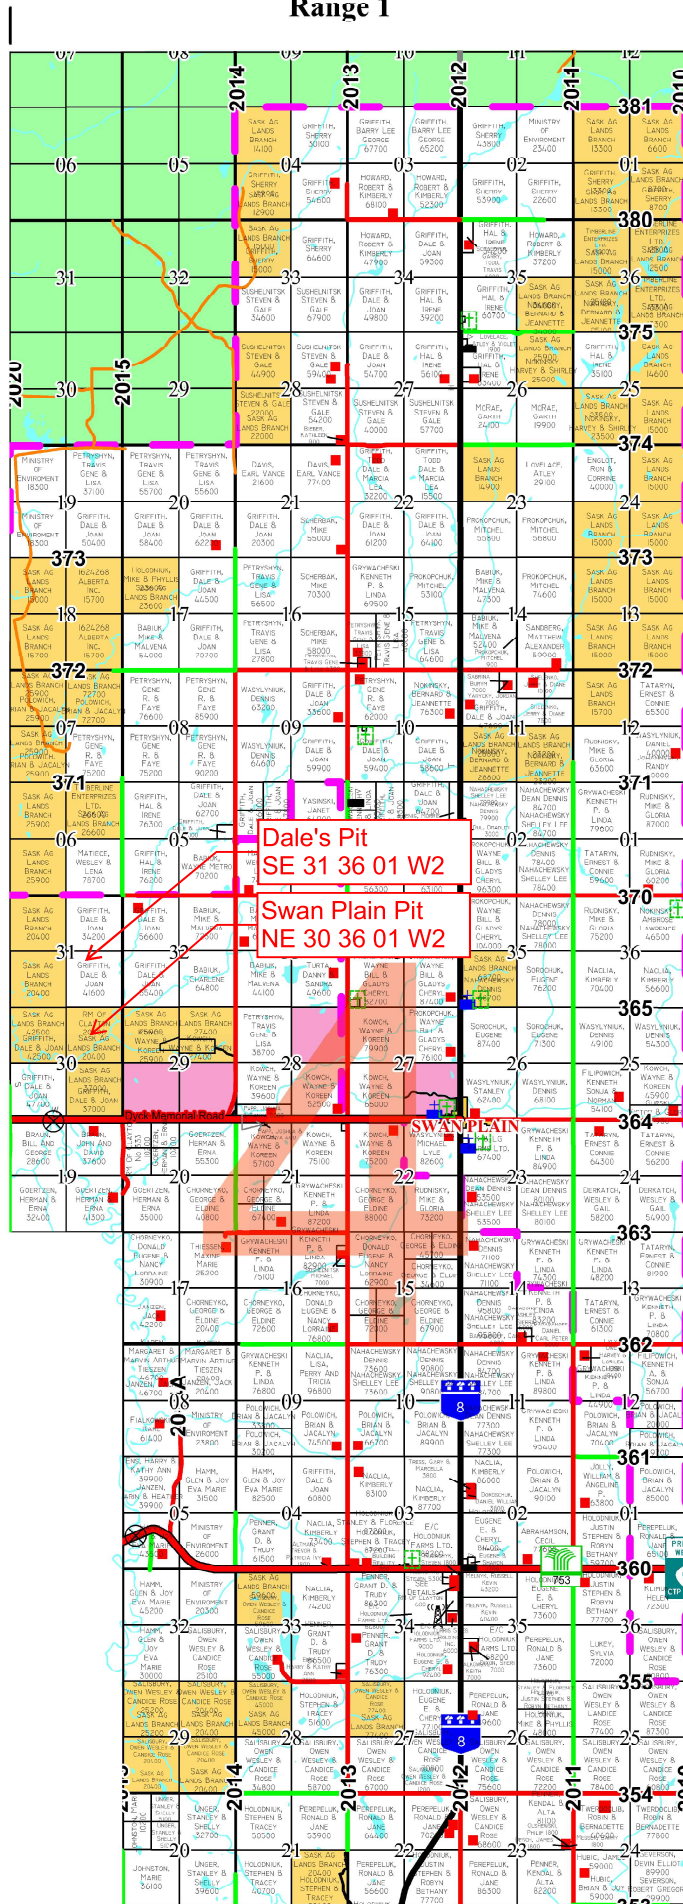

Township 35

Township 34

Range 1

# Division 2

Township 35

Township 34

Range 2

# Range 3

Division 4  
Range 1

Township 38

Township 37

Township 36

Township 35

Dale's Pit  
SE 31 36 01 W2

Swan Plain Pit  
NE 30 36 01 W2

SWAN PLAIN

Division 5

Range 2

Township 37

Township 36

Township 35

Range 1

Division 6