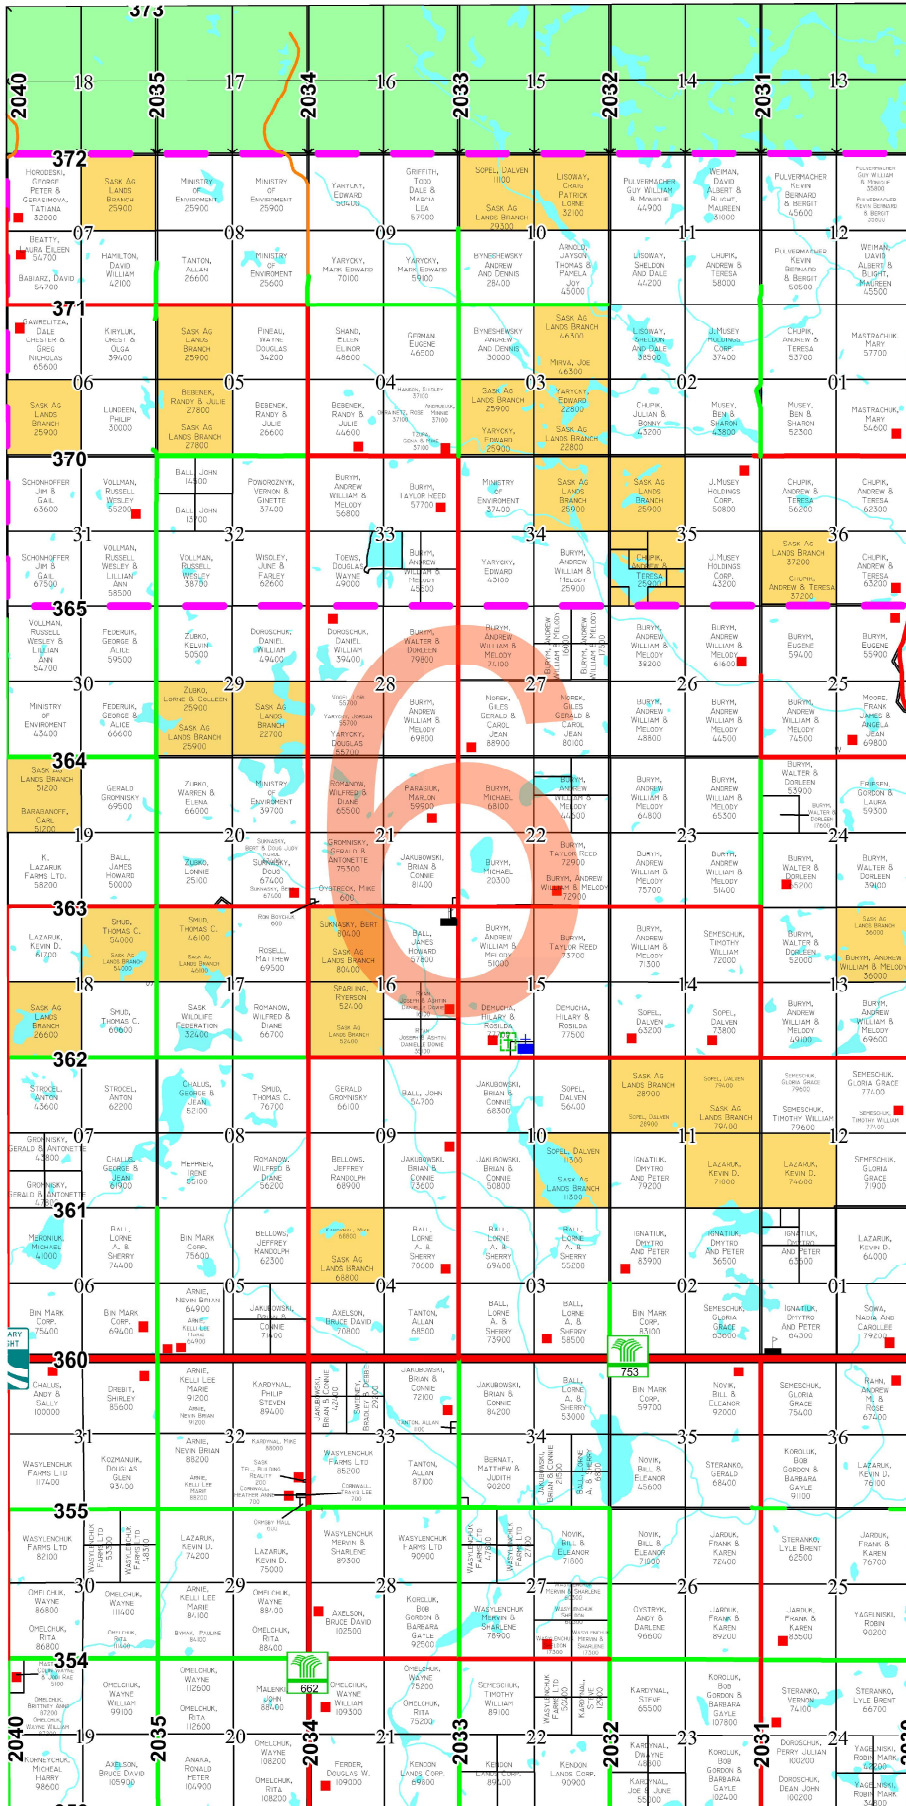

Township 35

Township 34

Range 1

# Range 3

Division 4  
Range 1

Township 38

Township 37

Township 36

Township 35

Dale's Pit  
SE 31 36 01 W2

Swan Plain Pit  
NE 30 36 01 W2

SWAN PLAIN

Division 5

Range 2

Township 37

Township 36

Township 35

Range 1

Division 6

Range 3

Township 37

Township 36

Township 35