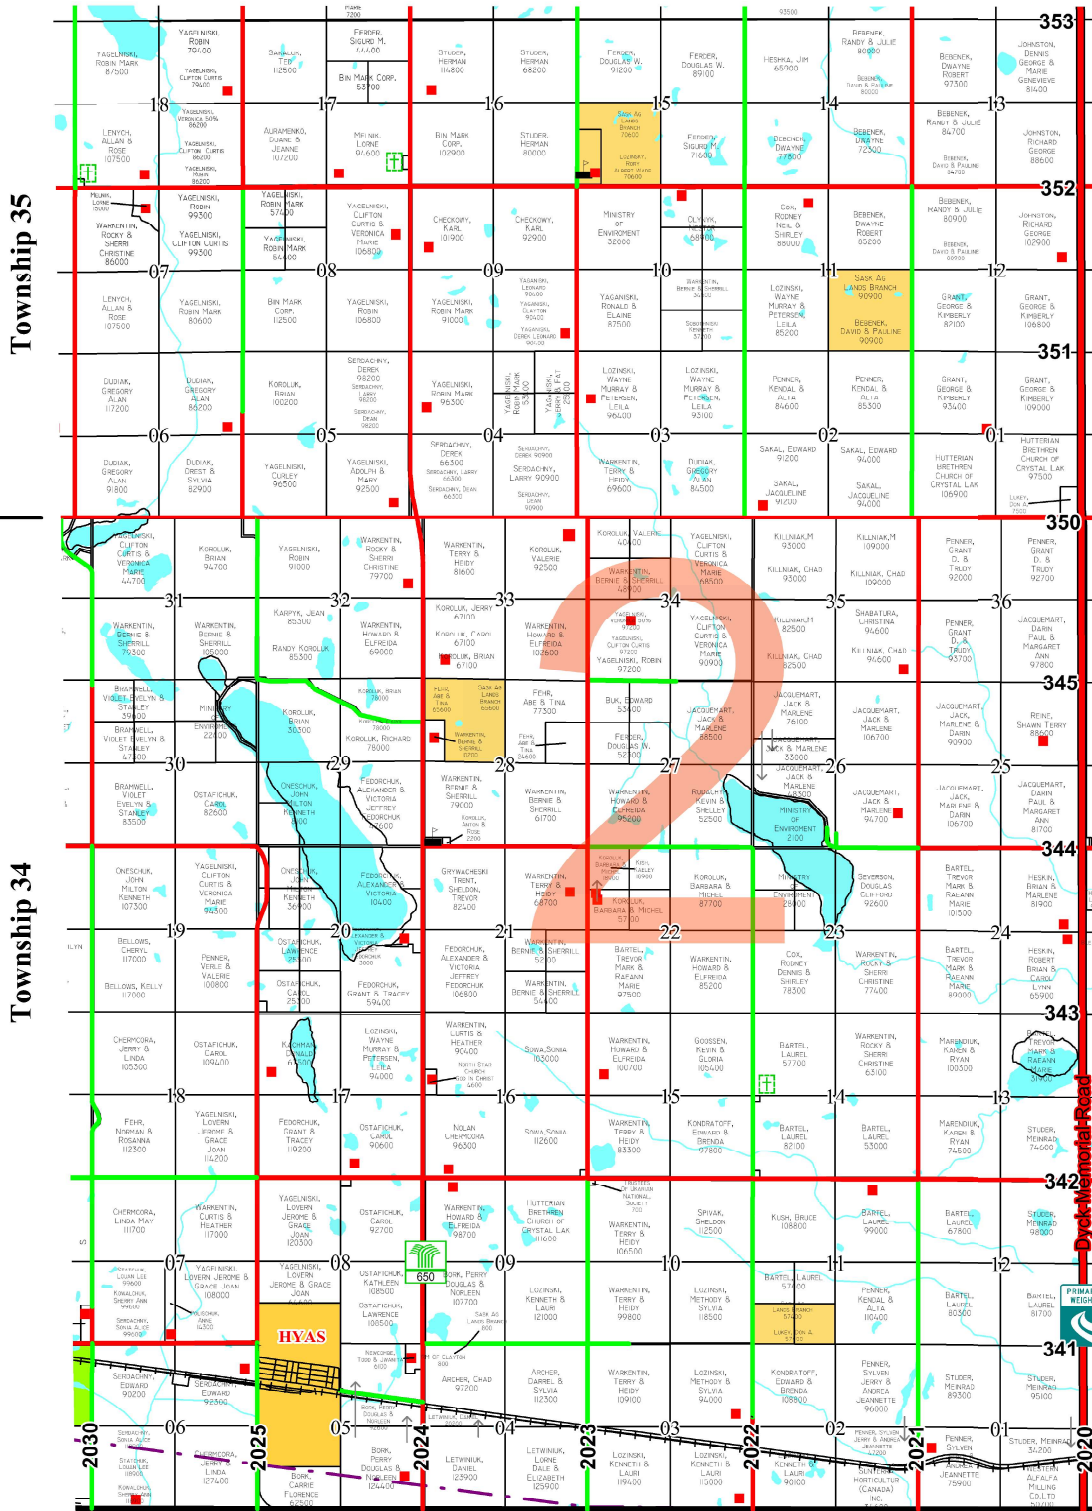

Township 35

Township 34

Range 1

# Division 2

Township 35

Township 34

Range 2

# Range 3

Division 4  
Range 1

Township 38

Township 37

Township 36

Township 35

Dale's Pit  
SE 31 36 01 W2

Swan Plain Pit  
NE 30 36 01 W2

Range 3

Township 37

Township 36

Township 35