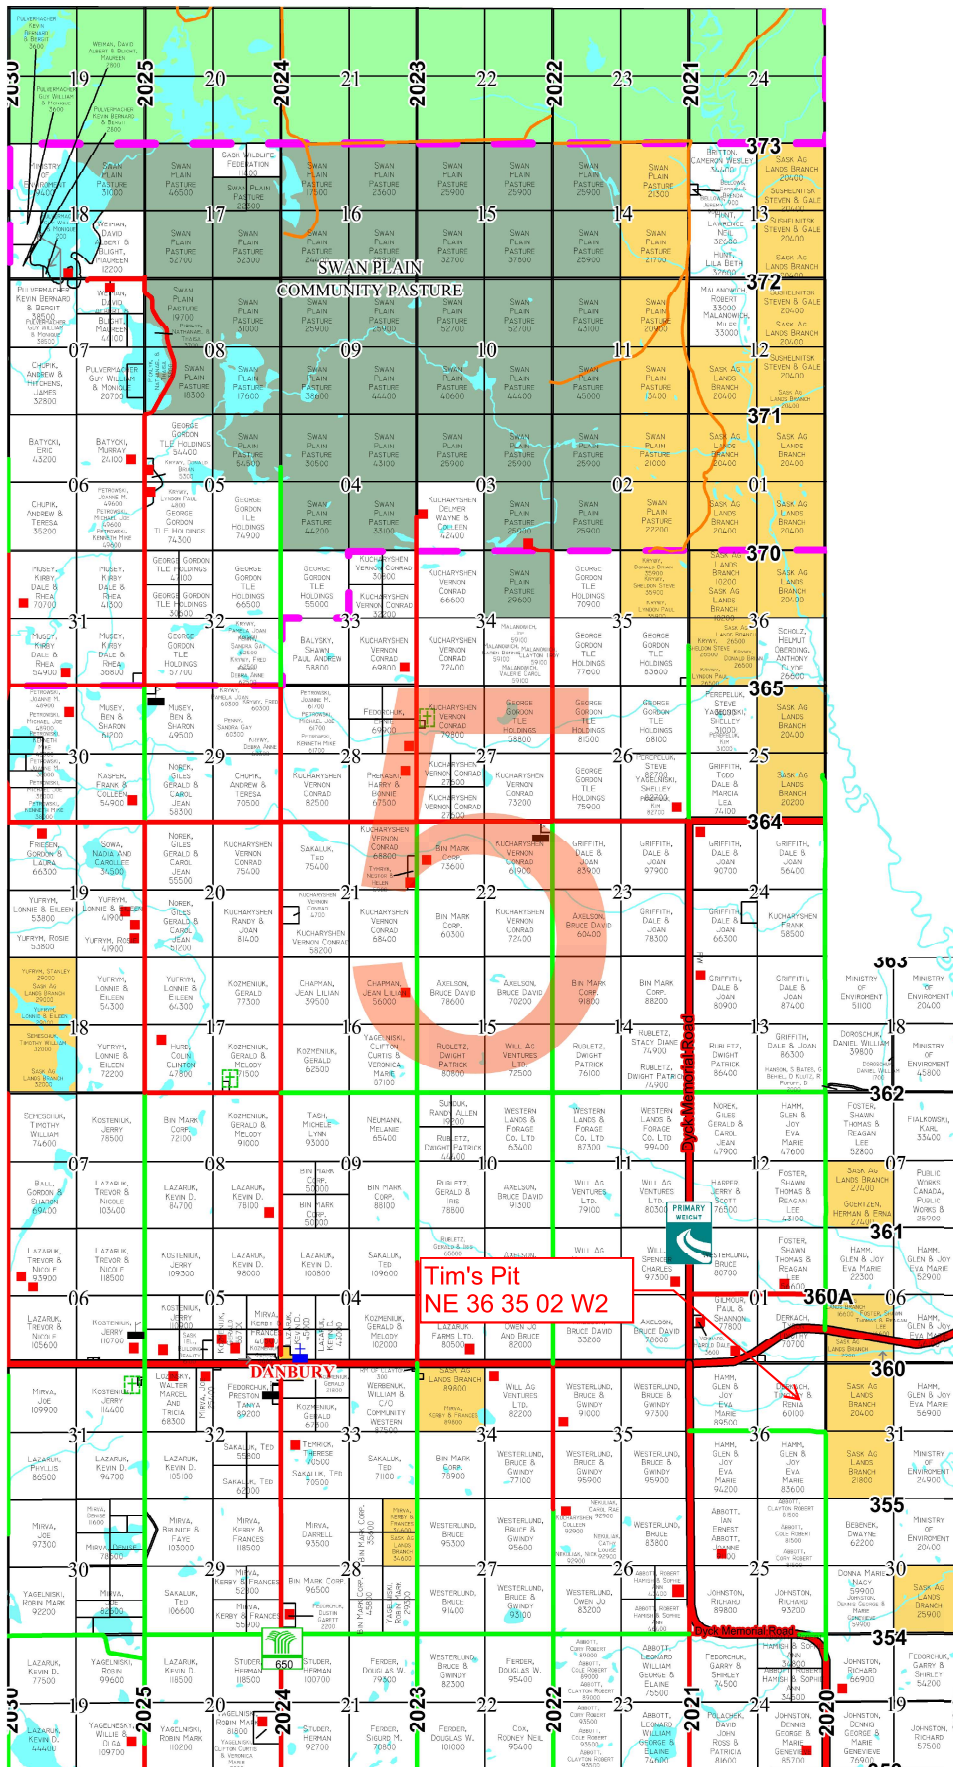

# Division 3

# Range 3

Division 4  
Range 1

Township 38

Township 37

Township 36

Township 35

Dale's Pit  
SE 31 36 01 W2

Swan Plain Pit  
NE 30 36 01 W2

SWAN PLAIN

Division 5

Range 2

Township 37

Township 36

Township 35

Range 1

Division 6

Range 3

Township 37

Township 36

Township 35