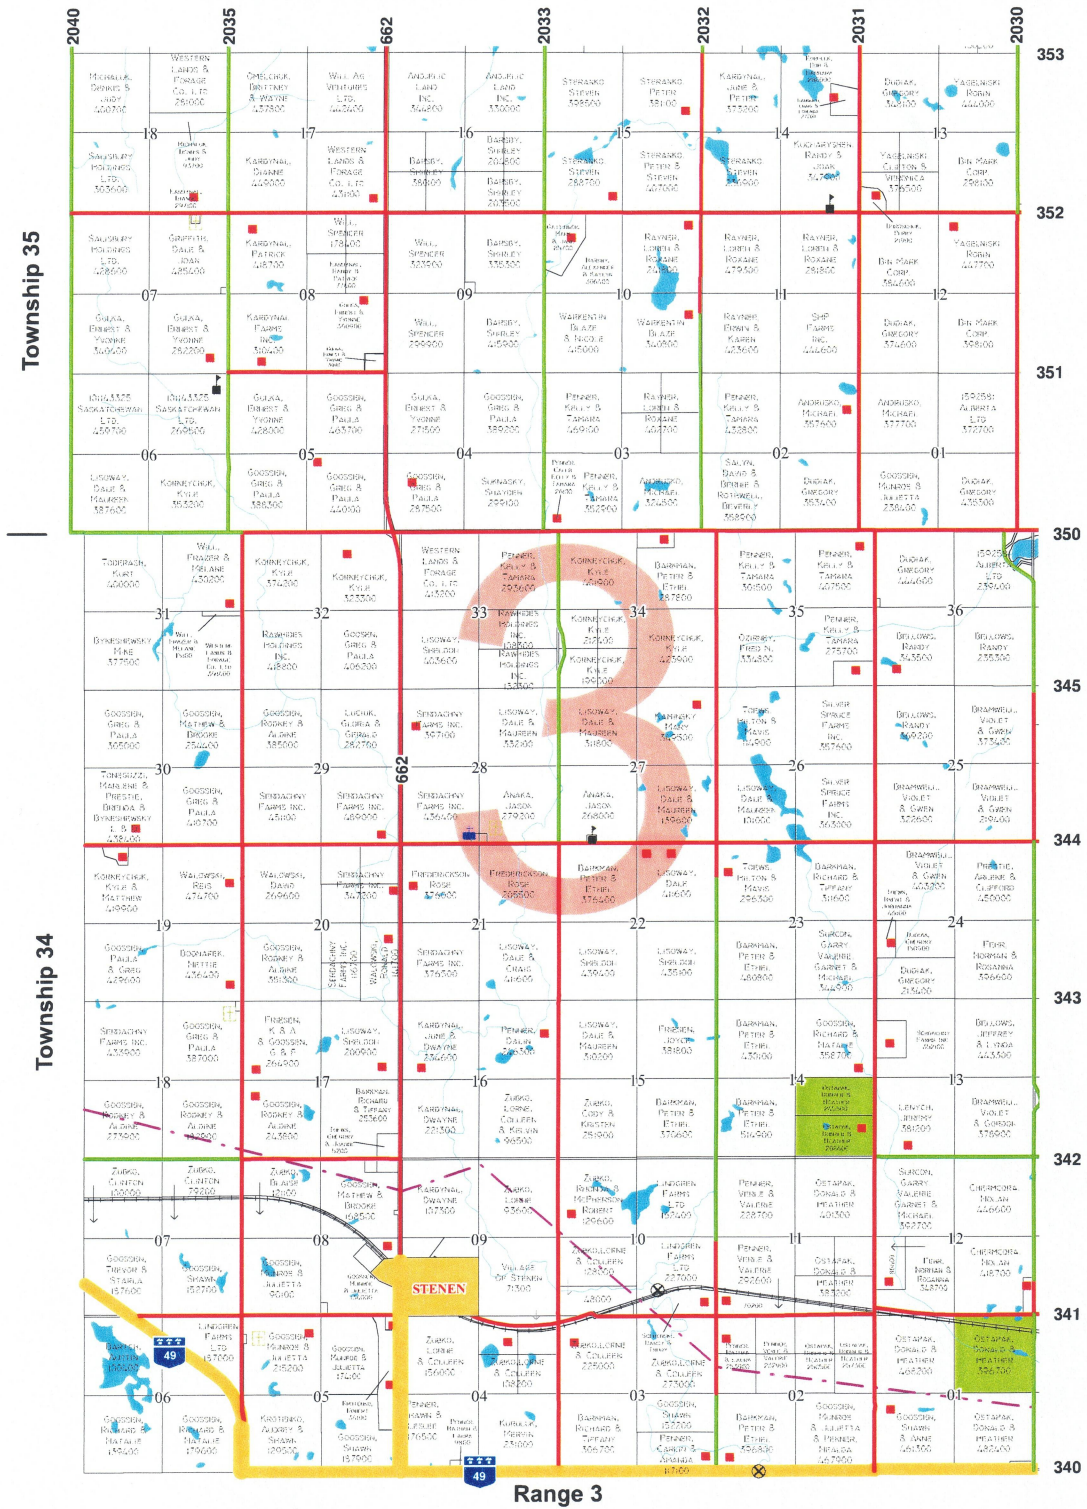

- Do not cut
- Track time separately on Dyck Memorial Road (DMR)

- Do not cut
- Track time separately on Dyck Memorial Road (DMR)

Do not cut
 Track time separately on Dyck Memorial Road (DMR)

Do not cut
Track time separately on Dyck Memorial Road (DMR)

RM of Clayton #333 - Division 5

Range 3

Do not cut
Track time separately on Dyck Memorial Road (DMR)

RM of Clayton #333 - Division 6