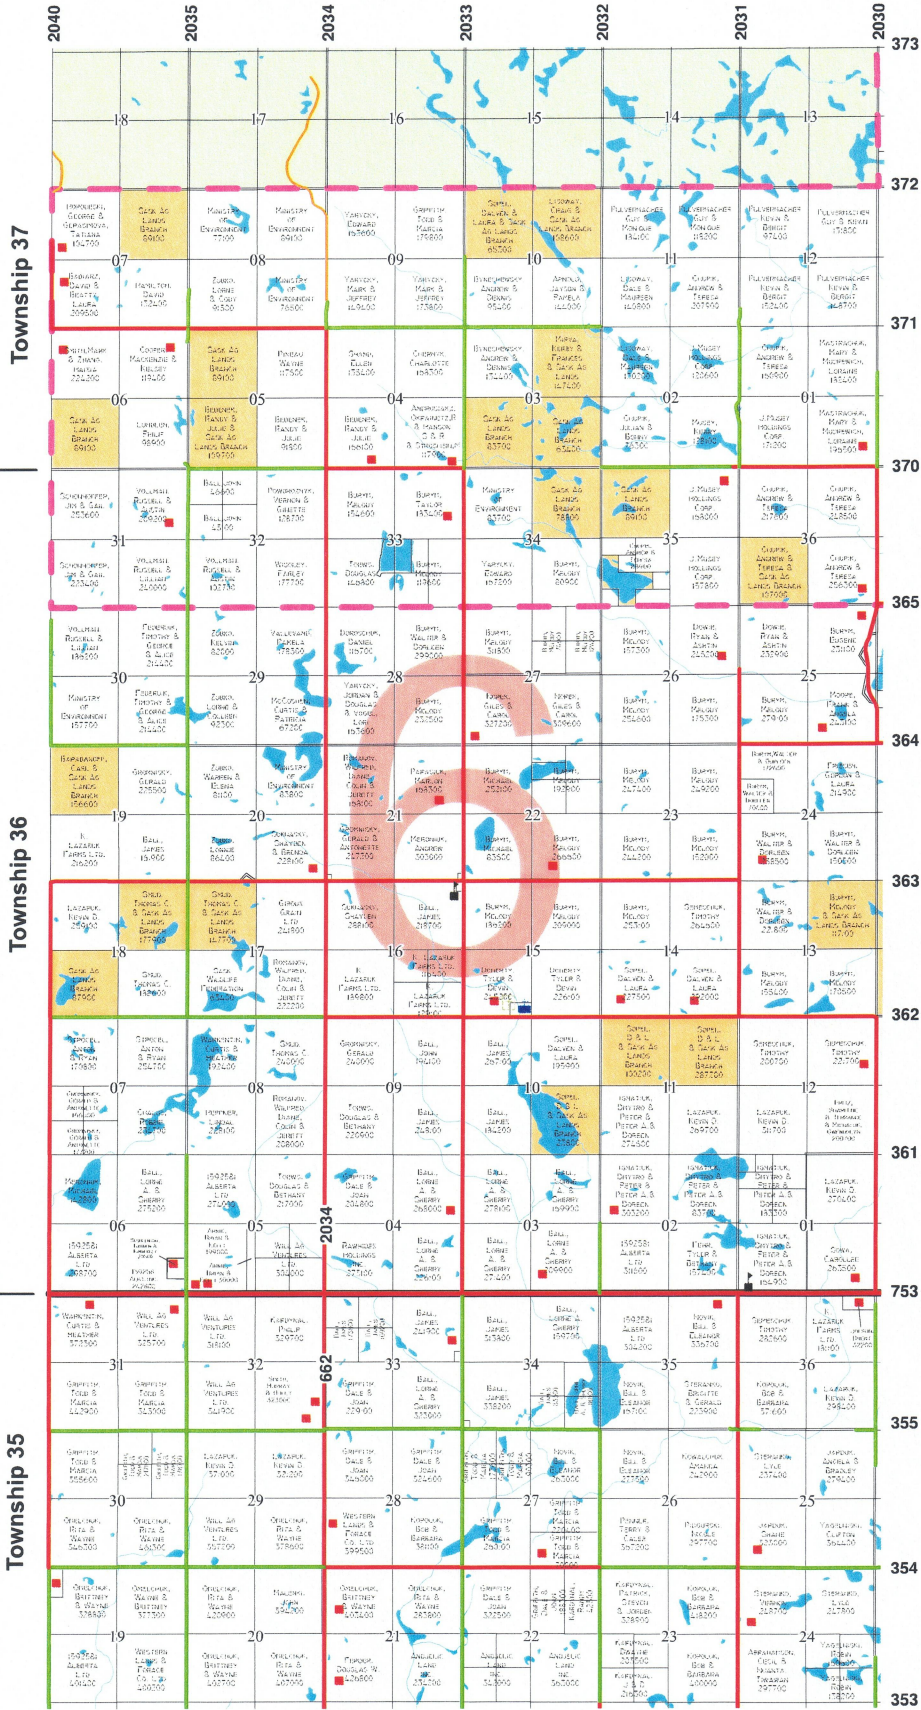

- Do not cut
- Track time separately on Dyck Memorial Road (DMR)

- Do not cut
- Track time separately on Dyck Memorial Road (DMR)

Do not cut
 Track time separately on Dyck Memorial Road (DMR)

Do not cut
Track time separately on Dyck Memorial Road (DMR)

RM of Clayton #333 - Division 5

Range 3

Do not cut
Track time separately on Dyck Memorial Road (DMR)

RM of Clayton #333 - Division 6