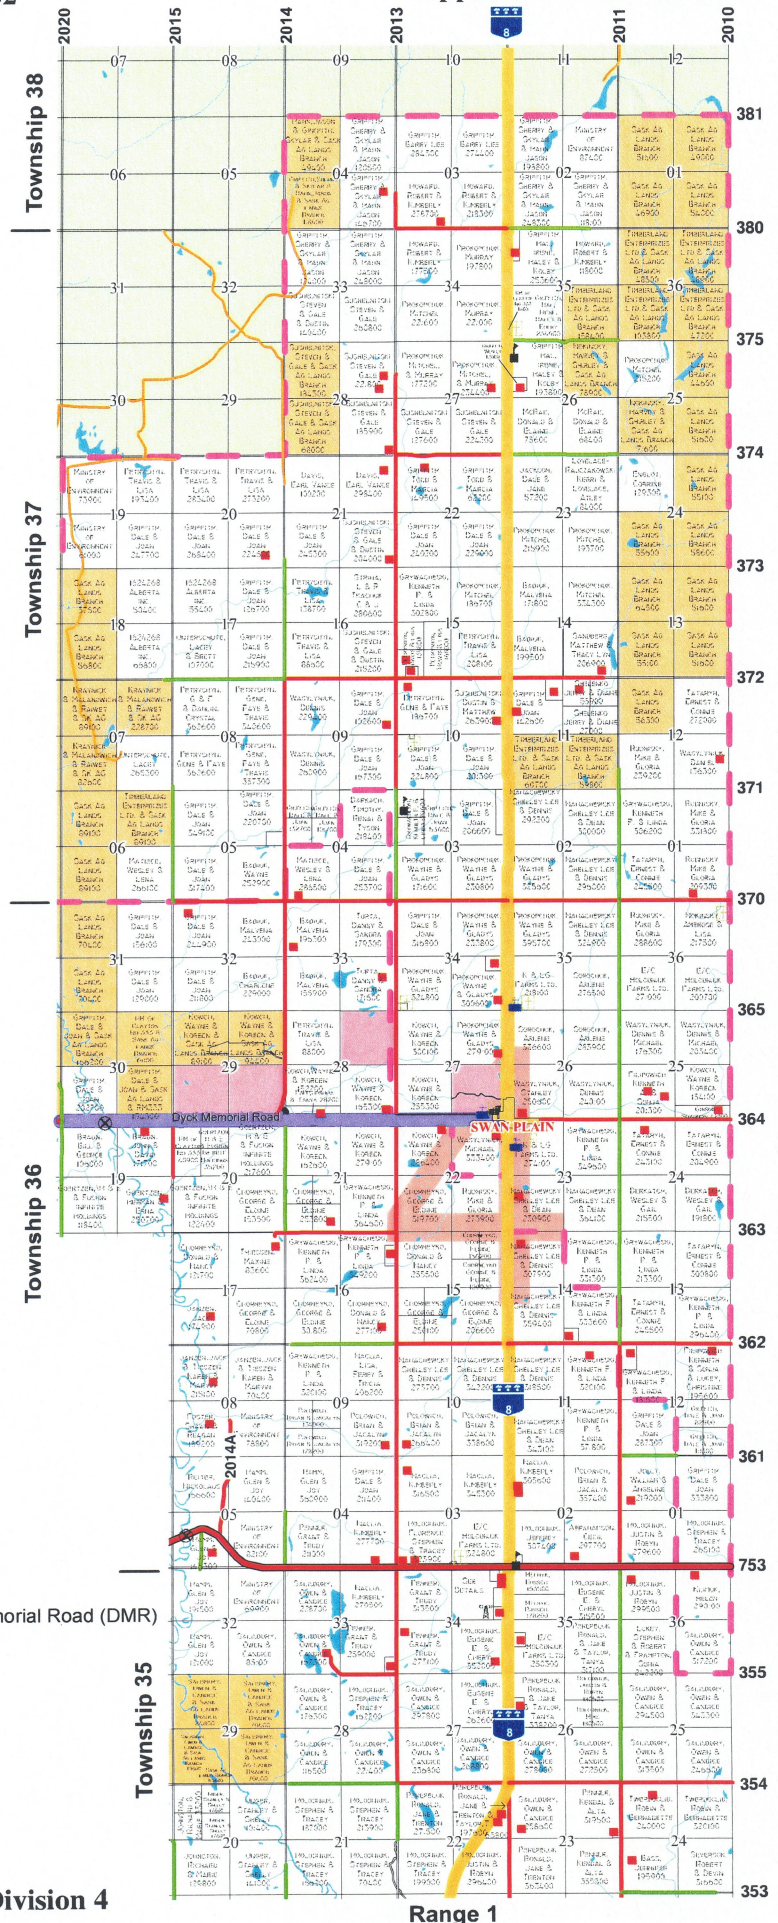

- Do not cut
- Track time separately on Dyck Memorial Road (DMR)

- Do not cut
- Track time separately on Dyck Memorial Road (DMR)

Do not cut
 Track time separately on Dyck Memorial Road (DMR)

Do not cut
Track time separately on Dyck Memorial Road (DMR)

RM of Clayton #333 - Division 5

Range 3

Do not cut
Track time separately on Dyck Memorial Road (DMR)

RM of Clayton #333 - Division 6