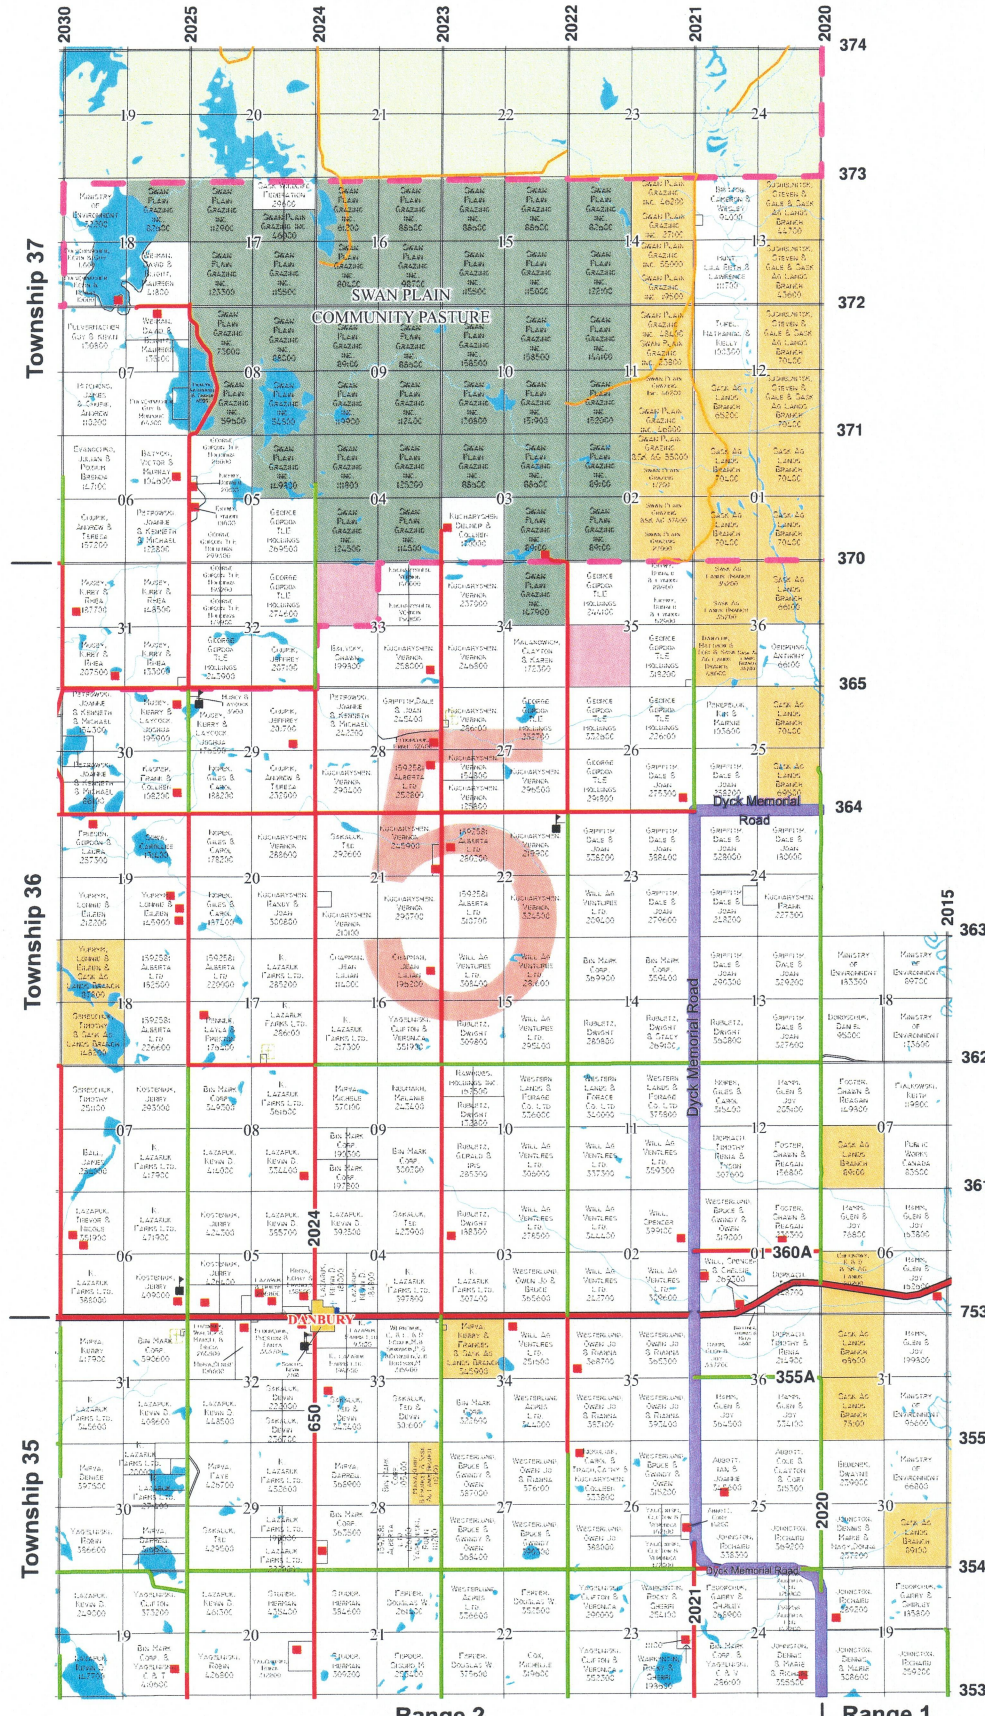

- Do not cut
- Track time separately on Dyck Memorial Road (DMR)

- Do not cut
- Track time separately on Dyck Memorial Road (DMR)

Do not cut
 Track time separately on Dyck Memorial Road (DMR)

Do not cut
Track time separately on Dyck Memorial Road (DMR)

RM of Clayton #333 - Division 5

Range 3

Do not cut
Track time separately on Dyck Memorial Road (DMR)

RM of Clayton #333 - Division 6